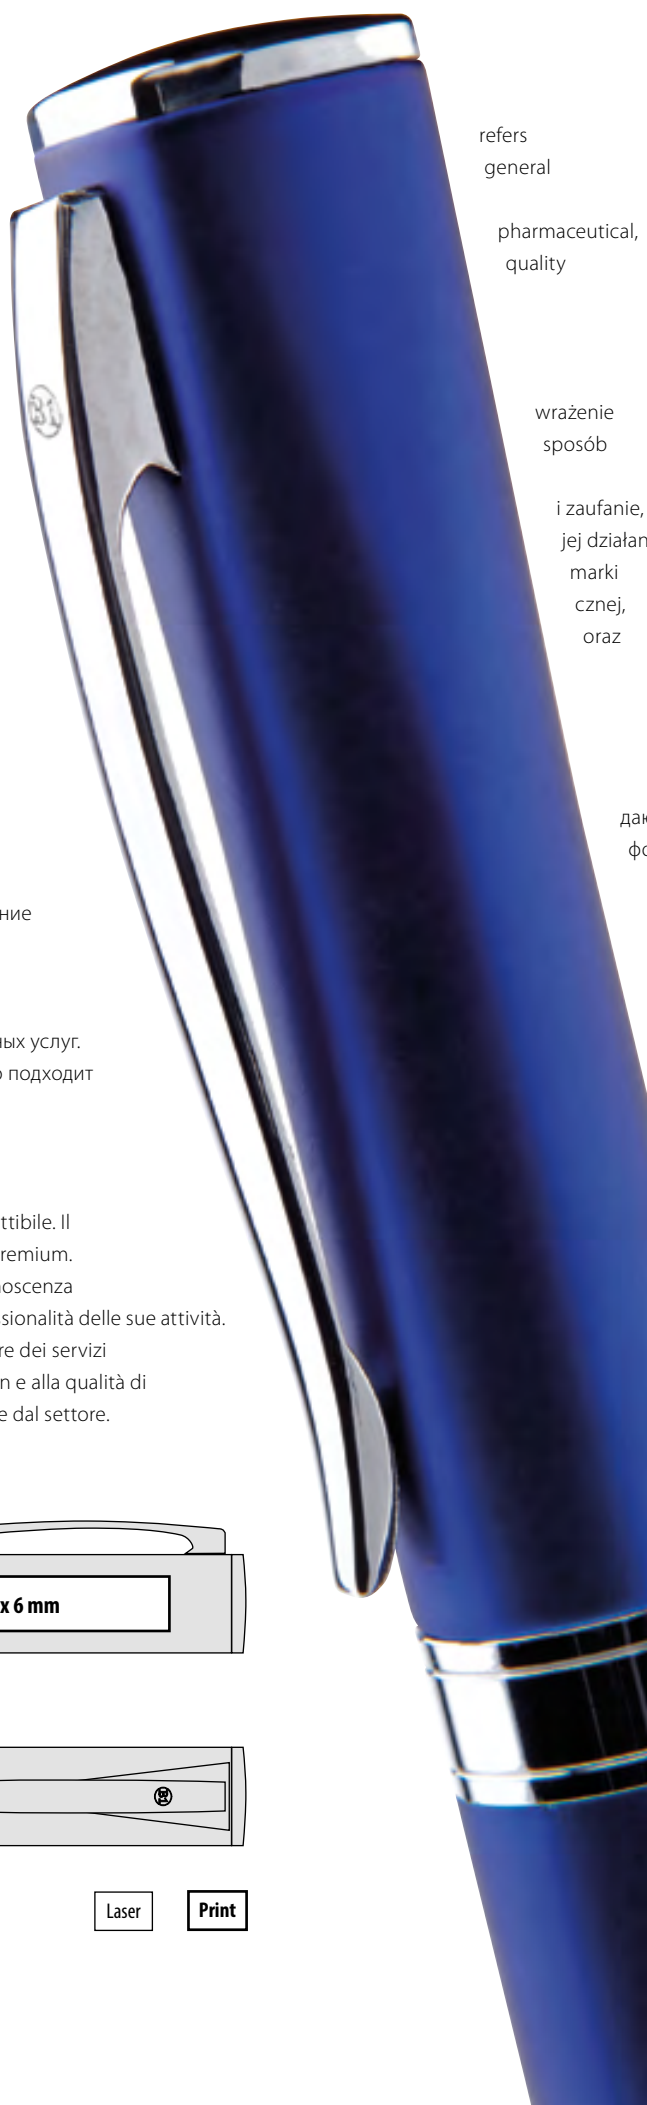

Laser

Print