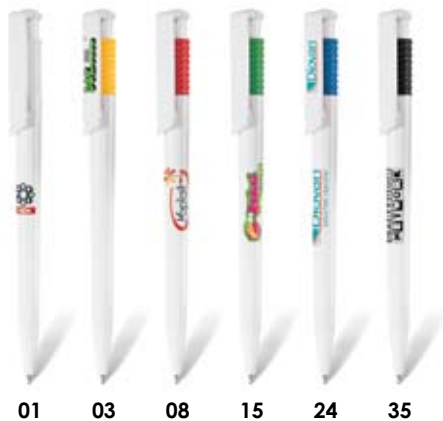

Lecce Pen Europe

OCEAN FROST
201F/..

OCEAN LX
201/LX/..